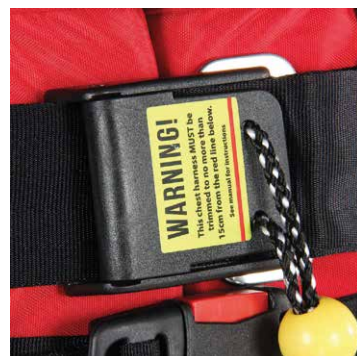

ARCTIC SURVIVOR EVO PRO 6 RESCUE PFD

Outer body: Red 500D CORDURA®
Inner body: ISO approved soft floatation foam

Sizes available:

Medium - chest up to 106cm/42",
weight 76kg (>100N)

Large - chest up to 116cm/46", weight
95kg (110N)

XL - chest up to 142cm/56", weight
115kg (>120N)

- 50mm removable chest harness with 316 stainless steel o-ring
- Cowtail and carabiner
- Padded adjustable shoulder straps.
- Excess webbing can be stored in strap keeper pockets for no snag hazard
- Fail Safe System load tested to 3.2kN
- 25mm Reflexite® prismatic bands
- Front, rear/shoulder 4-way lash tabs
- Plastic d-rings
- Single-handed quick release buckles for front entry
- Two front Velcro close cargo pockets with clip-in points and drain holes
- Removable orange pealess PFD whistle on retractable lanyard
- 25mm yellow branded removable crotch/leg straps
- Removable encapsulated identification panels on the rear (panels can be customised, 2 sizes available)
- Removable Flexi-Light pocket (houses a Northern Diver Flexi-Light available in 5 colours)
- Anti slip waistband technology prevents PFD from riding up in use
- Internal hand warmer / docs pockets
- Reinforced stitching strengthens high wear areas
- Supplied in drawstring storage bag

PFD PARTS BELOW

Inner hand warming / document pockets

INTERNAL POCKETS

LEFT POCKET : VELCRO CLOSURE

RIGHT POCKET : VELCRO CLOSURE

REMOVABLE CHEST HARNESS

QUICK RELEASE BUCKLES

50MM 4-WAY LASH TABS

COWTAIL AND CARABINER

ANTI SLIP WAIST BAND

DRAWSTRING STORAGE BAG

DESCRIPTION

PFDS

STOCK CODE

PDF-EVOPRO6-'SIZE'

NORTHERN DIVER